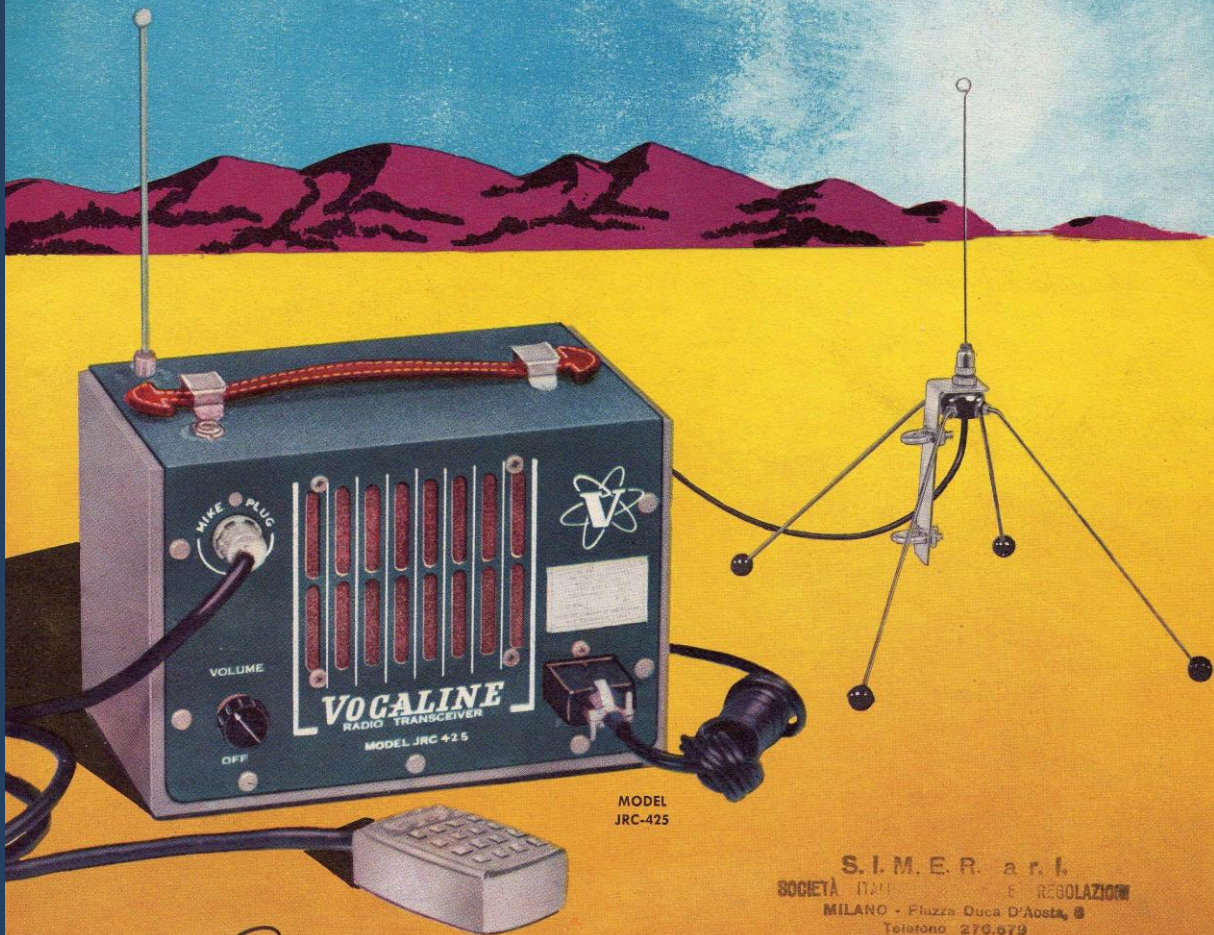

NEW HORIZONS

IN PERSONAL COMMUNICATION

www.radiopharos.it

MODEL
JRC-425

S.I.M.E.R. a.r.l.
SOCIETÀ ITALIANA PER LA RICERCA E REGOLAZIONI
MILANO - Piazza Duca D'Aosta, 8
Telefono 276.679

Series JRC
VOCALINE

**RADIO
TRANSCEIVERS**

FOR CLASS B CITIZENS BAND